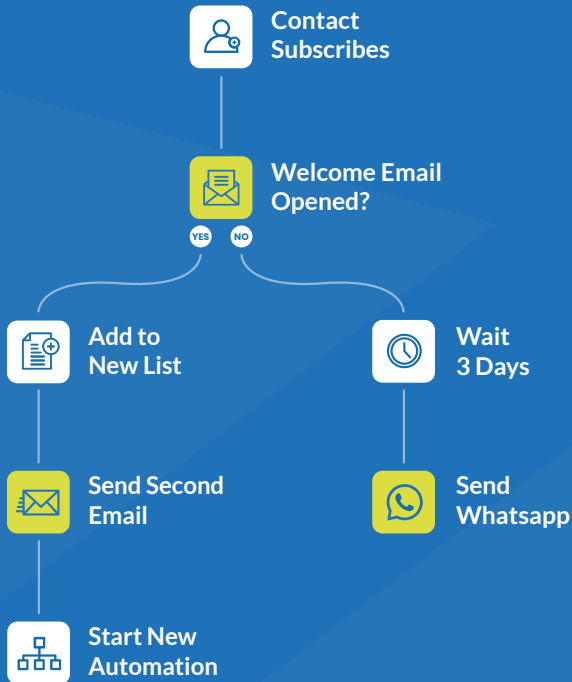

EMAIL AUTOMATION PLATFORM

Emailchef Flow makes email marketing automation simple and intuitive, even if you've never done it before.

- Design workflows in minutes with a visual editor
- Trigger emails automatically based on user behavior
- Connect with Zapier, WhatsApp, WordPress and more
- Track results and optimize campaigns effortlessly